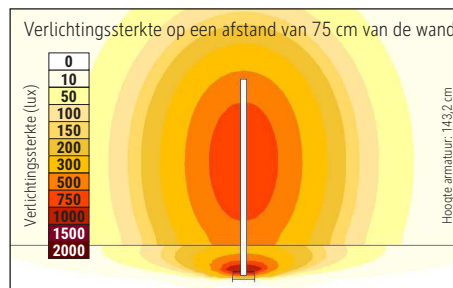

LED-zuilenlamp MAULpino high performance, dimbaar

- **Slimme design-vloerlamp voor indirecte verlichting met hoge prestaties**
- **Extreem krachtig: Hoge verlichtingssterkte voor grotere ruimten, communicatiezones en receptieruimten en professionele objectenscenering**
- **Made in Germany: Ontwikkeld en geproduceerd in Duitsland, 5 jaar garantie**
- **Geschikt: Comfortabele bediening uitsluitend met mobiele telefoon via Bluetooth-app Meshle**
- **Premium stroomvoorziening halogeenvrij: geen bijtende of giftige gassen in geval van brand**
- **Traploos instelbare dimmer afhankelijk van het omgevingslicht en individuele vereisten**
- **Als sfeerverlichting, voor representatiedoeleinden, als effectverlichting**
- **Stabiel: zuil van hoogwaardig aluminiumprofiel met decoratieve groeven, voet van robuust staal met vloerbeschermende viltkussens**
- **Puristisch design: Teruggebracht tot de essentie voor een moderne, strakke uitstraling**
- **Voor kantoor- en communicatiezones, in gangen of ontvangstruimtes, in galerijen en thuis**
- **Veilig: Beveiligd Bluetooth-Mesh-netwerk voor groot bereik, geen cloud- of internetverbinding nodig**
- **Uit te breiden met gateway voor gebruik met Alexa, verkrijgbaar op meshle.de**
- **Gebruik zonder smartphone mogelijk via draadloze afstandsbediening zonder batterij, verkrijgbaar op meshle.de**
- **Halogeenvrije voedingskabel: lage brandvoortplanting, blijft flexibel ook bij veelvuldig buigen, minder kans op kabelbreuk**
- **Energiebesparend: Moderne LED-techniek**
- **Voor wand & hoek: Lichtkolom in de voet kan bij montage optioneel 45° worden gedraaid**
- **Homogene lichtuitstraling en stofbescherming: Hoogwaardige polycarbonaat-diffusorplaat, eenvoudig te reinigen**