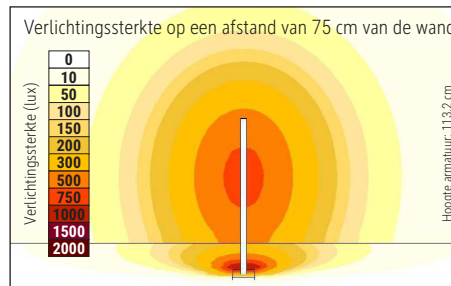

LED-zuilenlamp MAULpino high performance, dimbaar

- **Slimme design-vloerlamp voor indirecte verlichting met hoge prestaties**
- **Extreem krachtig: Hoge verlichtingssterkte voor grotere ruimten, communicatiezones en receptieruimten en professionele objectenscenering**
- **Made in Germany: Ontwikkeld en geproduceerd in Duitsland, 5 jaar garantie**
- **Geschikt: Comfortabele bediening uitsluitend met mobiele telefoon via Bluetooth-app Meshle**
- **Premium stroomvoorziening halogeenvrij: geen bijtende of giftige gassen in geval van brand**
- **Traploos instelbare dimmer afhankelijk van het omgevingslicht en individuele vereisten**
- **Als sfeerverlichting, voor representatiedoeleinden, als effectverlichting**
- **Stabiel: zuil van hoogwaardig aluminiumprofiel met decoratieve groeven, voet van robuust staal met vloerbeschermende viltkussens**
- **Puristisch design: Teruggebracht tot de essentie voor een moderne, strakke uitstraling**
- **Voor kantoor- en communicatiezones, in gangen of ontvangstruimtes, in galerijen en thuis**
- **Veilig: Beveiligd Bluetooth-Mesh-netwerk voor groot bereik, geen cloud- of internetverbinding nodig**
- **Uit te breiden met gateway voor gebruik met Alexa, verkrijgbaar op meshle.de**
- **Gebruik zonder smartphone mogelijk via draadloze afstandsbediening zonder batterij, verkrijgbaar op meshle.de**
- **Halogeenvrije voedingskabel: lage brandvoortplanting, blijft flexibel ook bij veelvuldig buigen, minder kans op kabelbreuk**
- **Energiebesparend: Moderne LED-techniek**
- **Voor wand & hoek: Lichtkolom in de voet kan bij montage optioneel 45° worden gedraaid**
- **Homogene lichtuitstraling en stofbescherming: Hoogwaardige polycarbonaat-diffusorplaat, eenvoudig te reinigen**