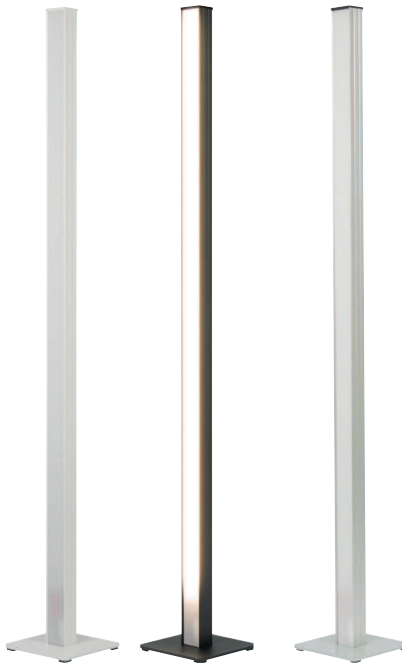

Lampadaire LED MAULpino high performance, dimable

- **Un luminaire de sol design et intelligent pour un éclairage indirect de haute performance**
- **Spécialement performant : forte intensité lumineuse pour les grandes pièces, les zones de communication et de réception ainsi que les mises en scène d'objets professionnels**
- **Made in Germany : développé et fabriqué en Allemagne, garantie de 5 ans**
- **Confortable : Commande confortable exclusivement par téléphone portable via l'application Bluetooth Meshle**
- **Câble d'alimentation électrique Premium sans halogène : pas de gaz corrosifs ou toxiques en cas d'incendie**
- **Variateur réglable en continu en fonction de la lumière ambiante et des exigences individuelles**
- **Comme éclairage d'ambiance, à des fins de représentation, comme éclairage à effet**
- **Stable : colonne en profilé d'aluminium de haute qualité avec rainures décoratives, pied en acier robuste avec patins en feutre protégeant le sol**
- **Design puriste : réduit à l'essentiel pour un look moderne et épuré**
- **Pour les zones de bureau et de communication, dans le couloir ou la réception, dans les galeries et à la maison**
- **Sécurisé : Réseau maillé Bluetooth sécurisé pour une grande portée, pas besoin de cloud ou de connexion Internet**
- **Extensible avec Gateway pour l'utilisation d'Alexa, disponible sur meshle.de**
- **Utilisation possible sans smartphone via une télécommande sans pile, disponible chez meshle.de**
- **Meshle made in Germany (App et firmware du luminaire)**
- **Conducteur d'alimentation sans halogène : faible propagation du feu, reste flexible même en cas de mouvements fréquents, dommages minimisés en cas de rupture de câble**
- **Econome en énergie : technique LED moderne**